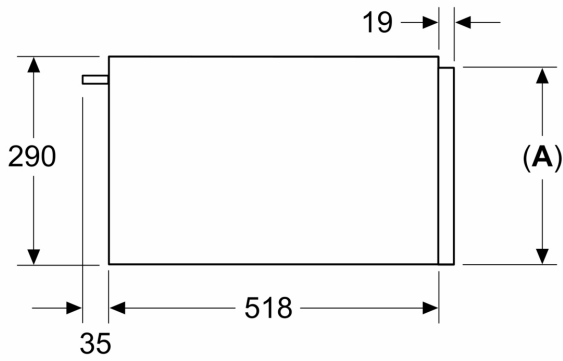

Built-in / Free-standing: Built-in
 Maximum number of espresso cups: 192
 Dimensions: 290x594x518 mm
 Dimensions of the packed product (HxWxD):400x650x700 mm
 Required niche size for installation (HxWxD):290 x 560 x 550 mm
 EAN code:4242005323029
 Fuse protection:10 A
 Voltage: 220-240 V
 Frequency: 50; 60 Hz
 Plug type:GB plug

Technical Info:

- Length of mains cable: 175 cm
- Total connected load electric: 0.82 KW
- Nominal voltage: 220 - 240 V

Dimensions:

- Appliance dimension (hxwx): 290 mm x 594 mm x 518 mm
- Niche dimension (hxwx): 290 mm x 560 mm - 568 mm x 550 mm
- "Please reference the built-in dimensions provided in the installation drawing"

**Series 8, Warmer Drawer, 60 x 29 cm, Black
 BID7101B1B**

Measurements in mm

A: 287.5 mm
 Ovens with appliance height of 595 mm can be installed above the warming drawer without an intermediate floor

Measurements in mm

A: 287.5 mm