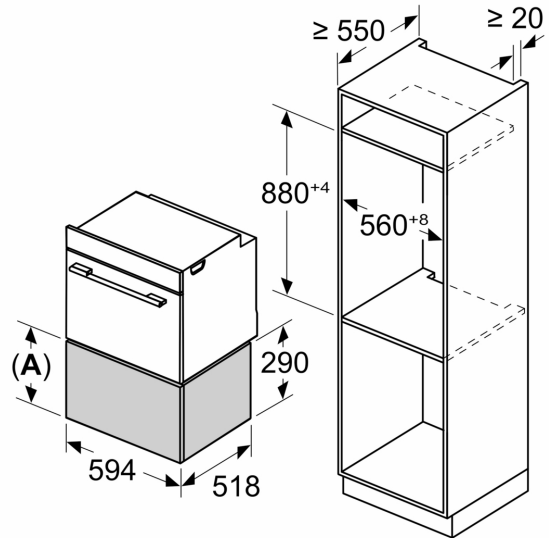

Built-in / Free-standing: Built-in
 Maximum number of espresso cups: 192
 Dimensions: 290x594x518 mm
 Dimensions of the packed product (HxWxD):400x650x700 mm
 Required niche size for installation (HxWxD):290 x 560 x 550 mm
 EAN code:4242005323029
 Fuse protection:10 A
 Voltage: 220-240 V
 Frequency: 50; 60 Hz
 Plug type:GB plug

Technical Info:

- Length of mains cable: 175 cm
- Total connected load electric: 0.82 KW
- Nominal voltage: 220 - 240 V

Dimensions:

- Appliance dimension (hxwx): 290 mm x 594 mm x 518 mm
- Niche dimension (hxwx): 290 mm x 560 mm - 568 mm x 550 mm
- "Please reference the built-in dimensions provided in the installation drawing"

**Series 8, Warmer Drawer, 60 x 29 cm, Black
 BID7101B1B**

Measurements in mm

A: 287.5 mm
 Ovens with appliance height of 595 mm can be installed above the warming drawer without an intermediate floor

Measurements in mm

A: 287.5 mm