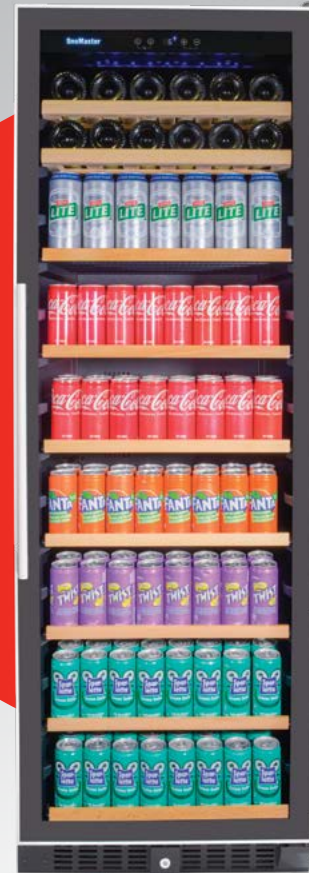

SMBC-407

408L UPRIGHT
BEVERAGE COOLER

PRODUCT FEATURES

- ✓ Reversible Tempered Glass Door
- ✓ Anti-UV Low-E Coating
- ✓ Door Lock
- ✓ Internal LED Touch Display (Lockable)
- ✓ Internal LED Light
- ✓ Sliding Metal Shelves With Wooden Trim & 2 Fixed Beechwood Shelves
- ✓ Fan Assisted Cooling
- ✓ Compressor Cooled
- ✓ Front Venting
- ✓ Designed For African Conditions

Colour: Black with Stainless Steel Trim

Suggested Applications: **Entertainment Areas, Home Bars, Restaurants, Pubs, Guest Lodges & Event Venues**

Dimensions (mm) Unit:
(H) 1770 (W) 595 (D) 730

Rated Current:
1.1A