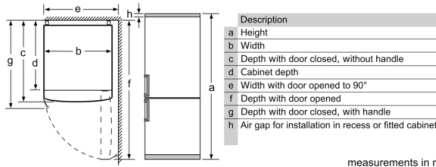

**Series 6, Freestanding Fridge-freezer
(Bottom freezer), 193 x 70 cm, Stainless
steel (with anti-fingerprint)
KGN56HI3M8**

Appliance name	a	b	c	d	e	f	g	h
KGN56 (Inner handle)	1930	700	800	720	700	1450	800	12
KGN56 (Outer handle)	1930	700	800	720	740	1450	840	12

AC DIRECT

Online Store