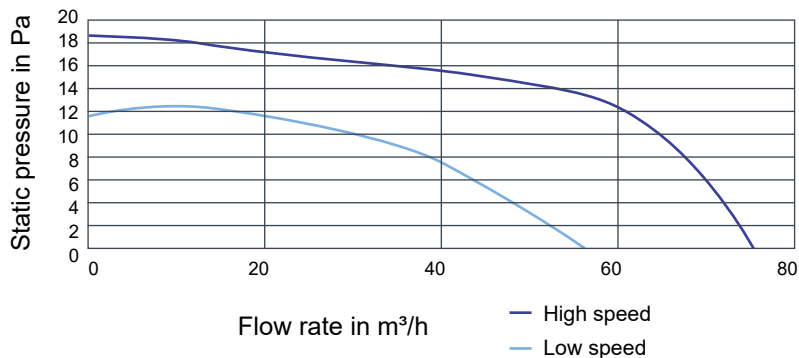

## Specifications

		C4S
UK reference number:		92960AW
Remote switch (not supplied):		X
Speeds:		2
Extract performance (m³/h)	high/ low:	74 / 52
Extract performance (l/s)	high/ low:	21 / 15
Hole diameter (mm)		100
Sound pressure level (dB (A)@3m)	high/ low:	29 / 15
Electrical power rating (W):		7 / 6.3
IP rating		IPX4
Weight (kg):		1.2